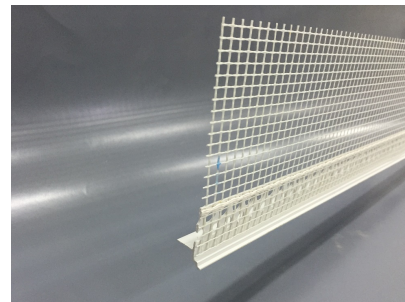

## **BOTTOM MOULDING FOR BOARD PLASTERING WITH MESH**

### **Product description**

Used in Fescopanel board plastering at the bottom edge of the board.  
Length 2500 mm. 20 pcs./bundle.