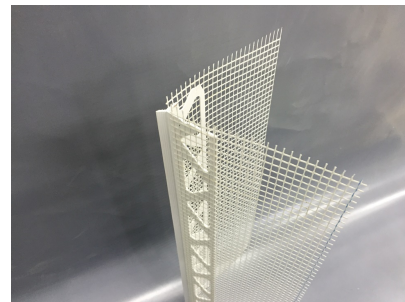

Hämeenkatu 9
05800 HYVINKÄÄ
Tel. 020 789 5900
www.fescon.fi

Updated 14.4.2025 Printed 22.6.2026

ANGLE GUIDE PROFILE 5 MM

Product description

Used for reinforcing outer corners in thin-layer plastering. Length 2500 mm 15 pcs./box.

Waste handling

Storage and handling of waste

See the separate storage and disposal instructions <https://www.fescon.fi/en/material-bank>