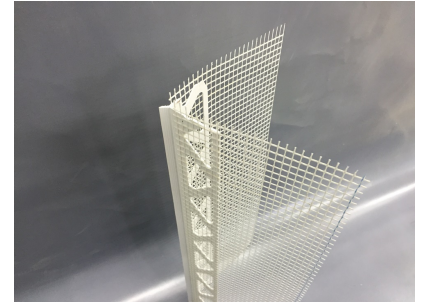

Hämeenkatu 9
05800 HYVINKÄÄ
Tel. 020 789 5900
www.fescon.fi

Updated 14.4.2025 Printed 13.5.2026

ANGLE GUIDE PROFILE 5 MM

Product description

Used for reinforcing outer corners in thin-layer plastering. Length 2500 mm 15 pcs./box.

Waste handling

Storage and handling of waste

See the separate storage and disposal instructions <https://www.fescon.fi/en/material-bank>