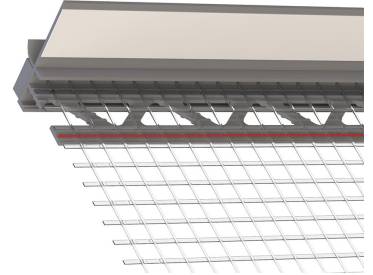

Hämeenkatu 9
05800 HYVINKÄÄ
Tel. 020 789 5900
www.fescon.fi

Updated 15.4.2025 Printed 31.5.2026

STICK-ON CORNER MOULDING WITH MESH 9 MM GREY

Product description

Used for finishing window frames in thin-layer plastering. The moulding is fastened to the window or door frame using the included adhesive tape. A protective plastic sheet can be easily fastened to the frame moulding with adhesive tape. Length 2600 mm. 50 pcs. in a package.

Technical information

Colour	Grey
Package size	Package of 50 pcs

Limitation of liability, product use notes and restrictions: Please familiarize yourself with Fescon Oy's general terms of delivery and the design and work instructions related to the product.